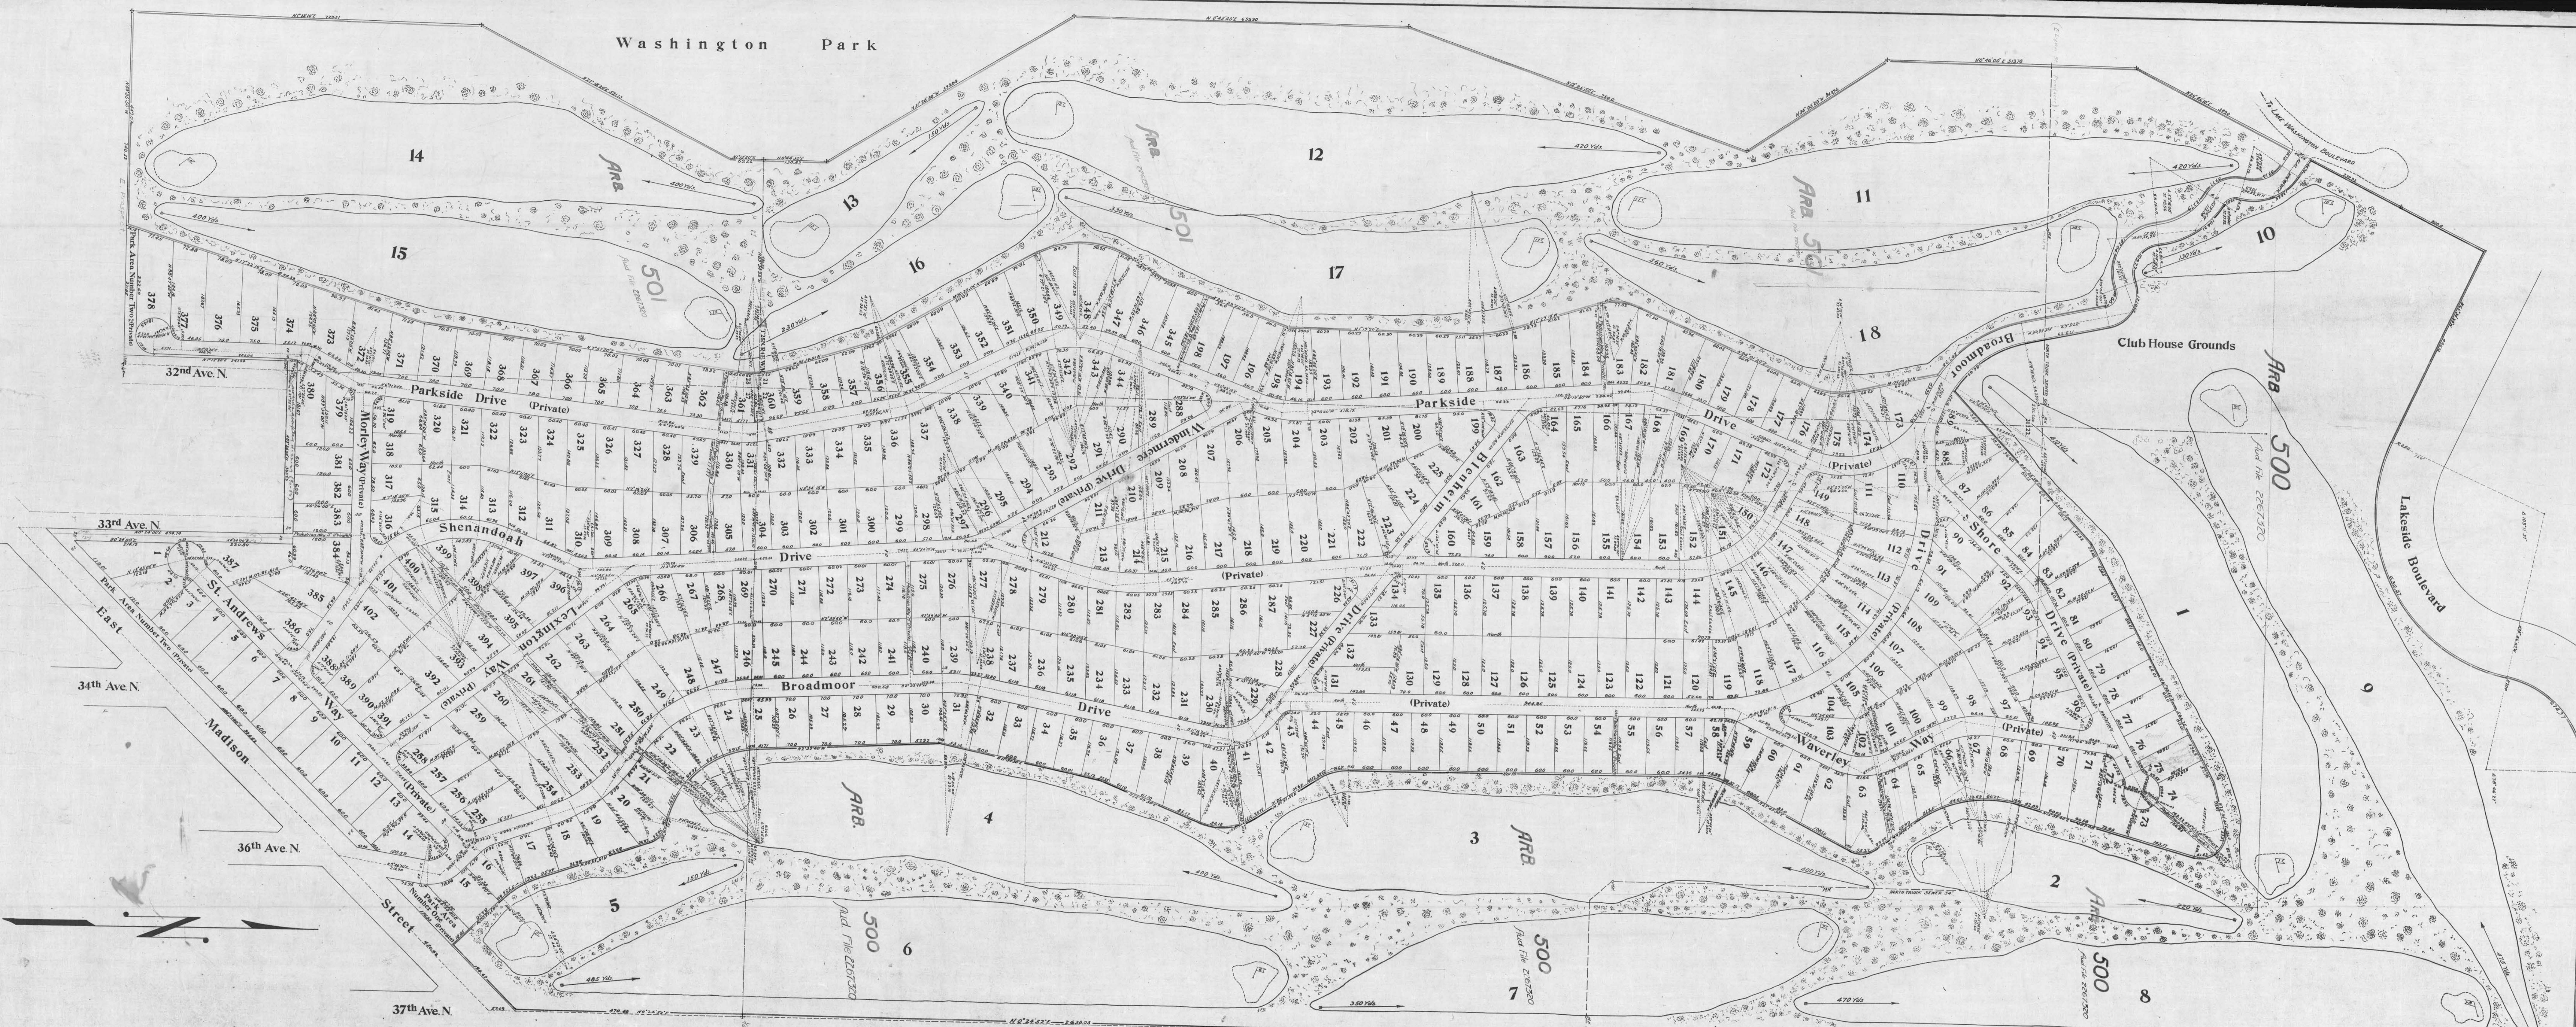

Washington Park

BROADMOOR

RESTRICTED RESIDENTIAL PARK with GOLF COURSE
 A. VERNON MACAN, Course Architect
 CLYDE D. PIKE, Engineer
 SEATTLE, WASHINGTON
 COURSE 5200 YARDS
 1924
 400 RESIDENTIAL SITES

40-40
 A